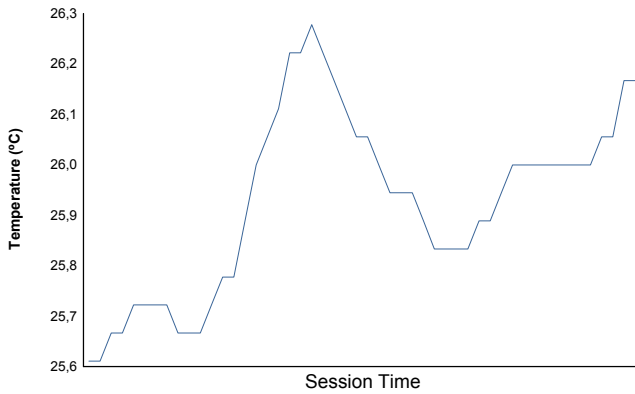

JEREZ
FORMULA RENAULT 3.5
COLLECTIVE TEST 2

Weather Report

Air Temperature

Track Temperature

Humidity

Pressure

Wind Speed

Wind direction