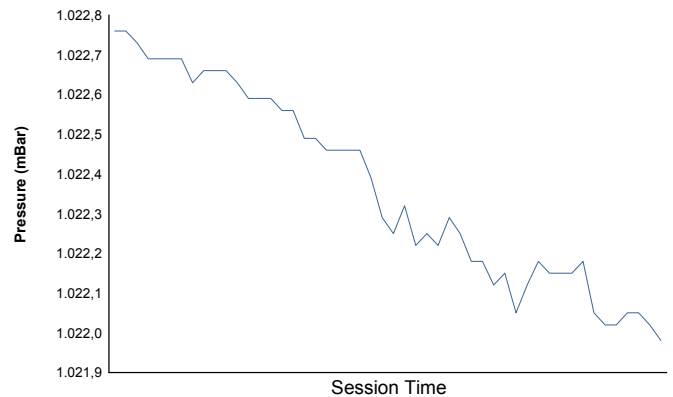

JEREZ
FORMULA RENAULT 3.5
COLLECTIVE TEST 2

Weather Report

Air Temperature

Track Temperature

Humidity

Pressure

Wind Speed

Wind direction