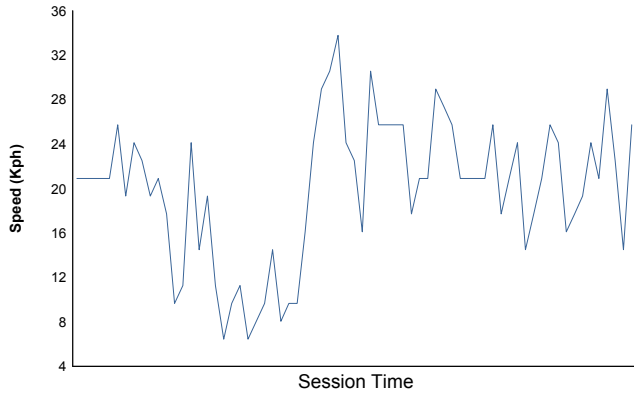

JEREZ
RENAULT SPORT TROPHY Endurance
RACE

Weather Report

Air Temperature

Track Temperature

Humidity

Pressure

Wind Speed

Wind direction

Track Status:

WET