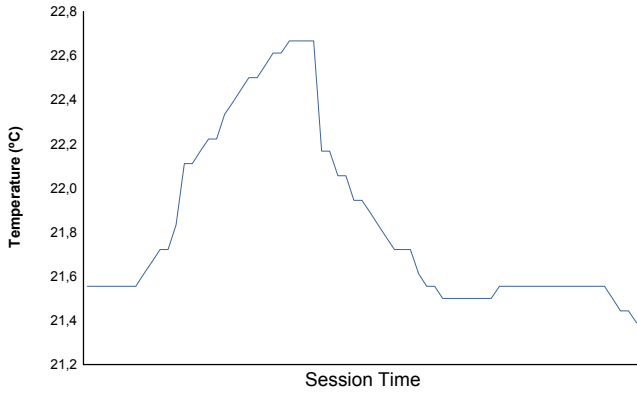

JEREZ
RENAULT SPORT TROPHY Endurance
RACE

Weather Report

Air Temperature

Track Temperature

Humidity

Pressure

Wind Speed

Wind direction