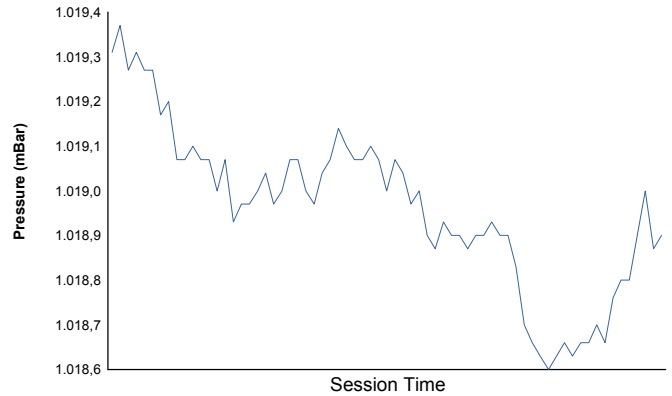

JEREZ
RENAULT SPORT TROPHY Endurance
RACE

Weather Report

Air Temperature

Track Temperature

Humidity

Pressure

Wind Speed

Wind direction

Track Status:

WET