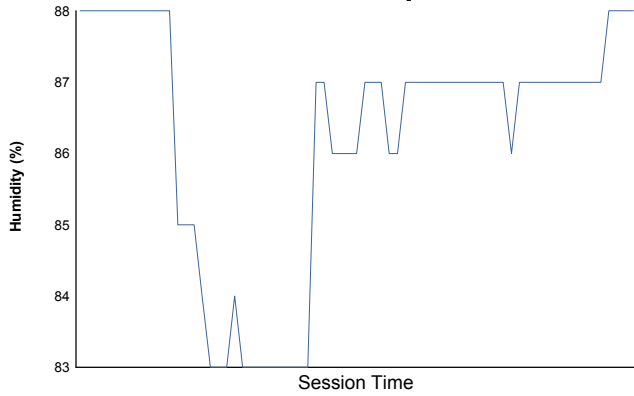

JEREZ
RENAULT SPORT TROPHY Endurance
RACE

Weather Report

Air Temperature

Track Temperature

Humidity

Pressure

Wind Speed

Wind direction

Track Status:

WET