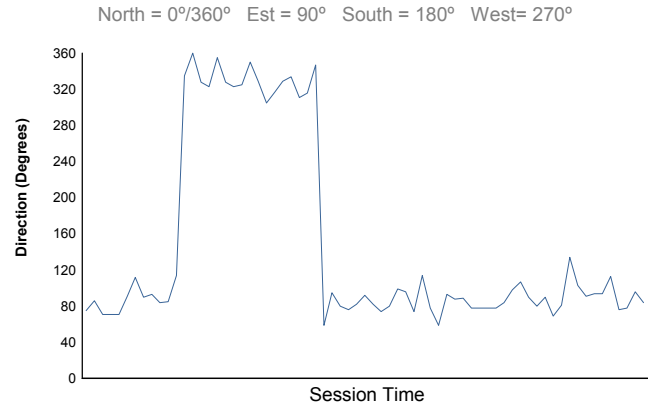

JEREZ
RENAULT SPORT TROPHY Endurance
RACE

Weather Report

Air Temperature

Track Temperature

Humidity

Pressure

Wind Speed

Wind direction

Track Status:

WET