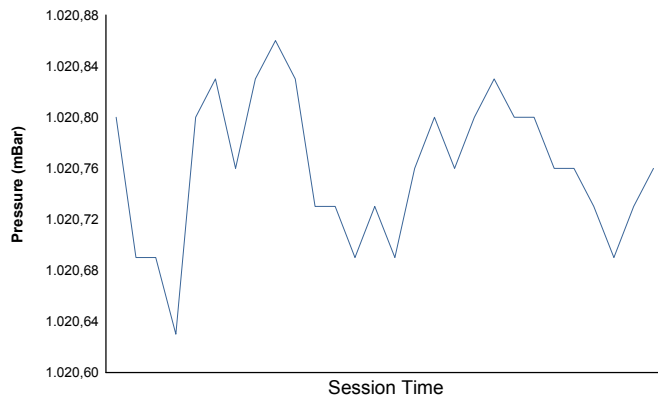

**JEREZ
RENAULT SPORT TROPHY Prestige
RACE**

Weather Report

Air Temperature

Track Temperature

Humidity

Pressure

Wind Speed

Wind direction

North = 0°/360° Est = 90° South = 180° West = 270°

Track Status:

WET